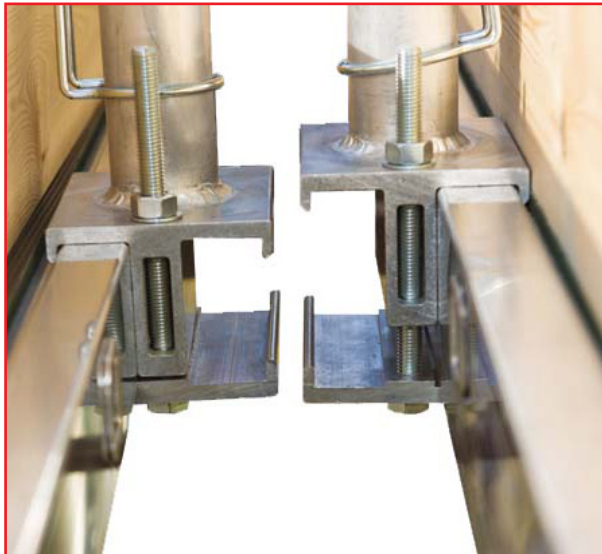

Universal Handrail - User Guide