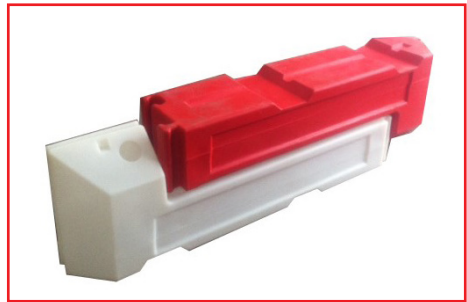

Installation - Slot Block

3. Remove Fixing Bolt and add 3.5m x 2m fencing panel into slot (see Left) then tighten bolt. Fix Fence couplers provided by supplier to panels.

For draining, remove Yellow plug (see bellow) Stack barrier as per below.